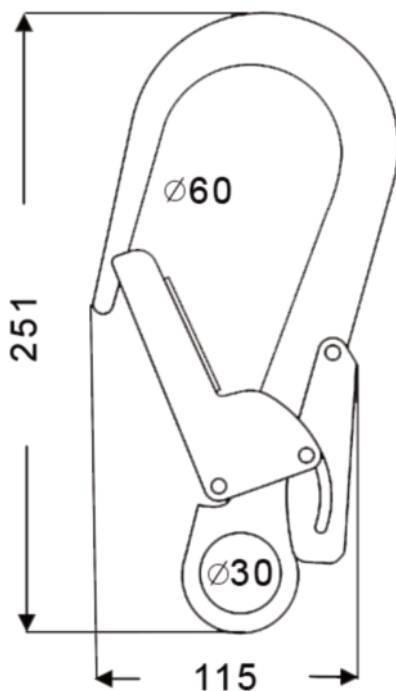

## SSE/SSH Scaffold Hook

Aluminium Double Action Snap Hook with a captive eye. Ideal for attaching on to structures such as scaffolding.

Product Code:  
SSE/SSH

Conformance:  
BS EN 362

Gate Opening:  
60mm

Breaking Strength:  
22kN

Material:  
Aluminium Alloy

Weight:  
468 grams