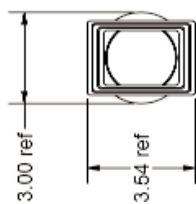

Large Lower Davit.
To be used with an Upper Mast Davit
and Base

Product Code:
30109

Conformance:
BS EN 795 TYPE B

Weight:
8kg

Height:
52"
(1321mm)