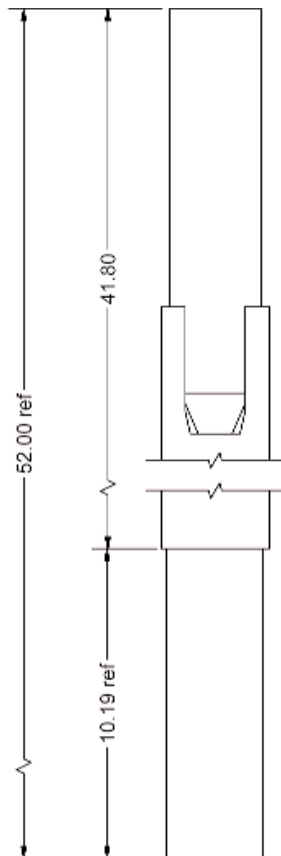

Large Lower Davit.
To be used with an Upper Mast Davit
and Base

Product Code:
30109

Conformance:
BS EN 795 TYPE B

Weight:
8kg

Height:
52"
(1321mm)