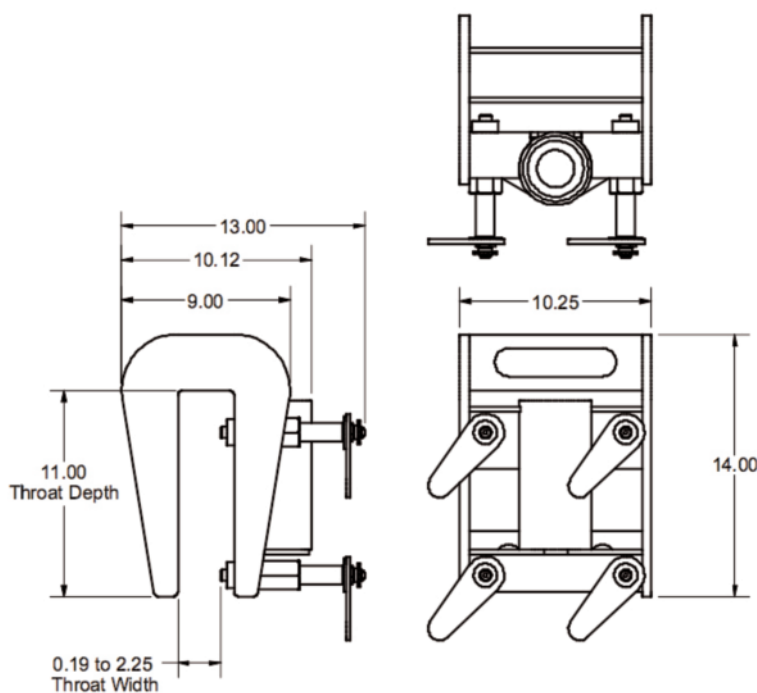

Barrel Mount
Designed to be used with Davit Arms
To fit shoaring with a max width of 2.25"
(57mm)

Product Code:
30036

Conformance:
BS EN 795 TYPE B

Weight:
18.14kg

Mild Steel with CS-500 finish

Larger throat width of 5" (127mm)
available -
product code 30161